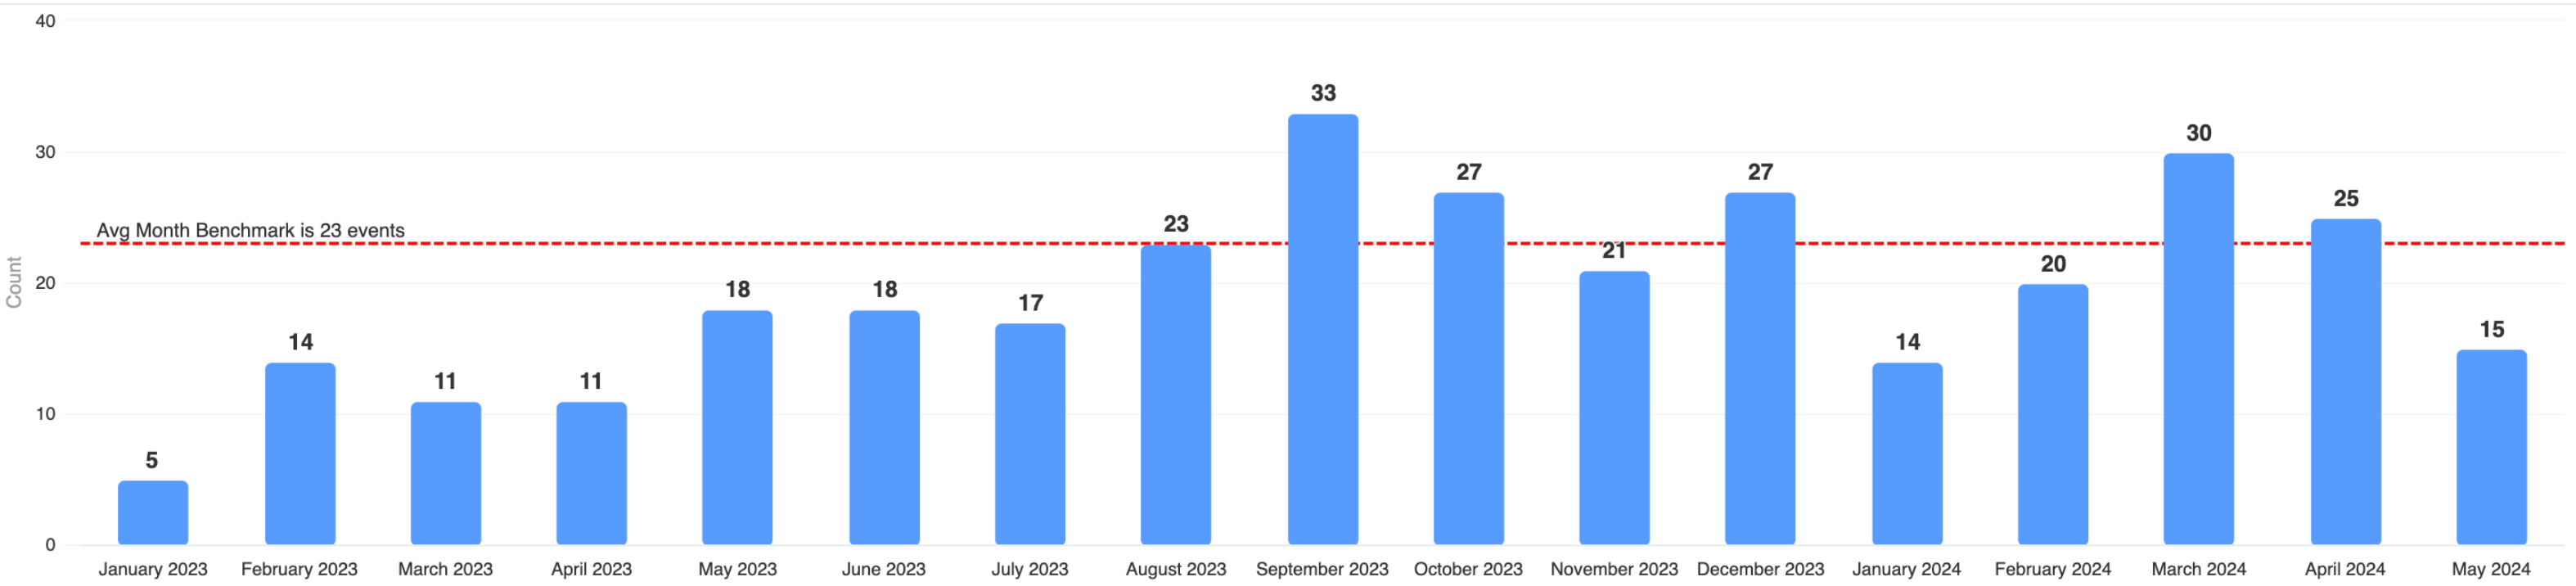

Roots Music Project IMPACT DATA

Impact Dashboard: Roots Music Project.

Cumulative Audience Reach

Number of Performers

Number of Events

Diversity Impact

Diversity Impact - YTD 2024

Shows with at least one performer that is from the following populations. Full Impact report available upon request.

Youth Performers

Disabled Performers

BIPOC Performers

Low Income Performers

Rural Performers

LGBTQIA+ Performers

Female Performers