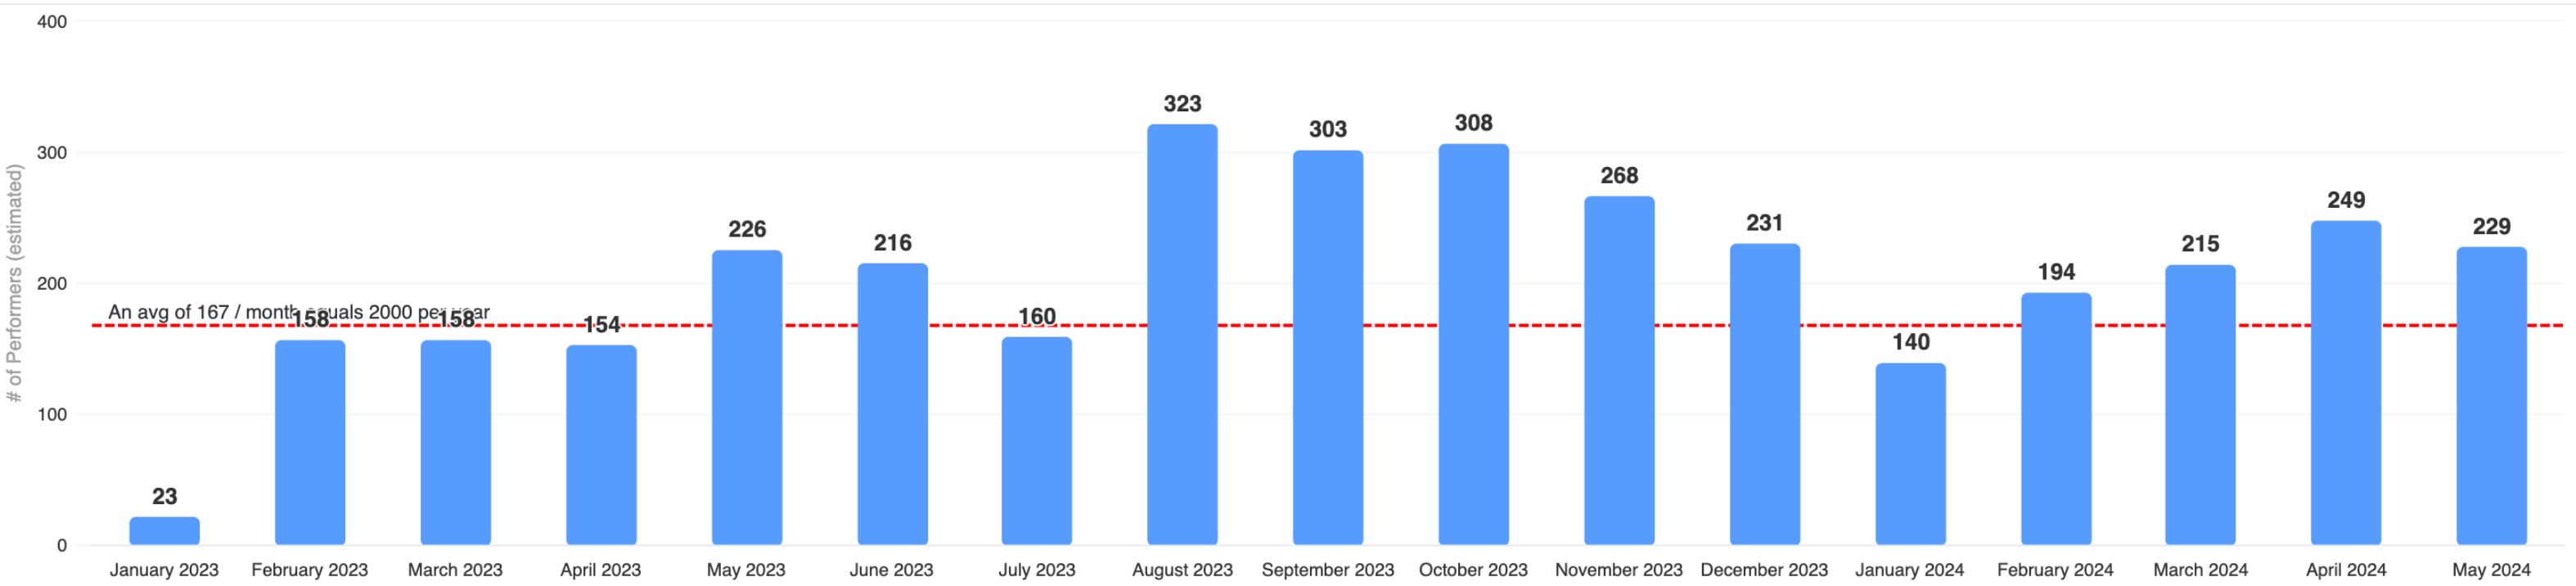

Roots Music Project IMPACT DATA

Impact Dashboard: Roots Music Project.

Cumulative Audience Reach

Number of Performers

Number of Events

Diversity Impact

Diversity Impact - YTD 2024

Shows with at least one performer that is from the following populations. Full Impact report available upon request.

Youth Performers

Disabled Performers

BIPOC Performers

Low Income Performers

Rural Performers

LGBTQIA+ Performers

Female Performers