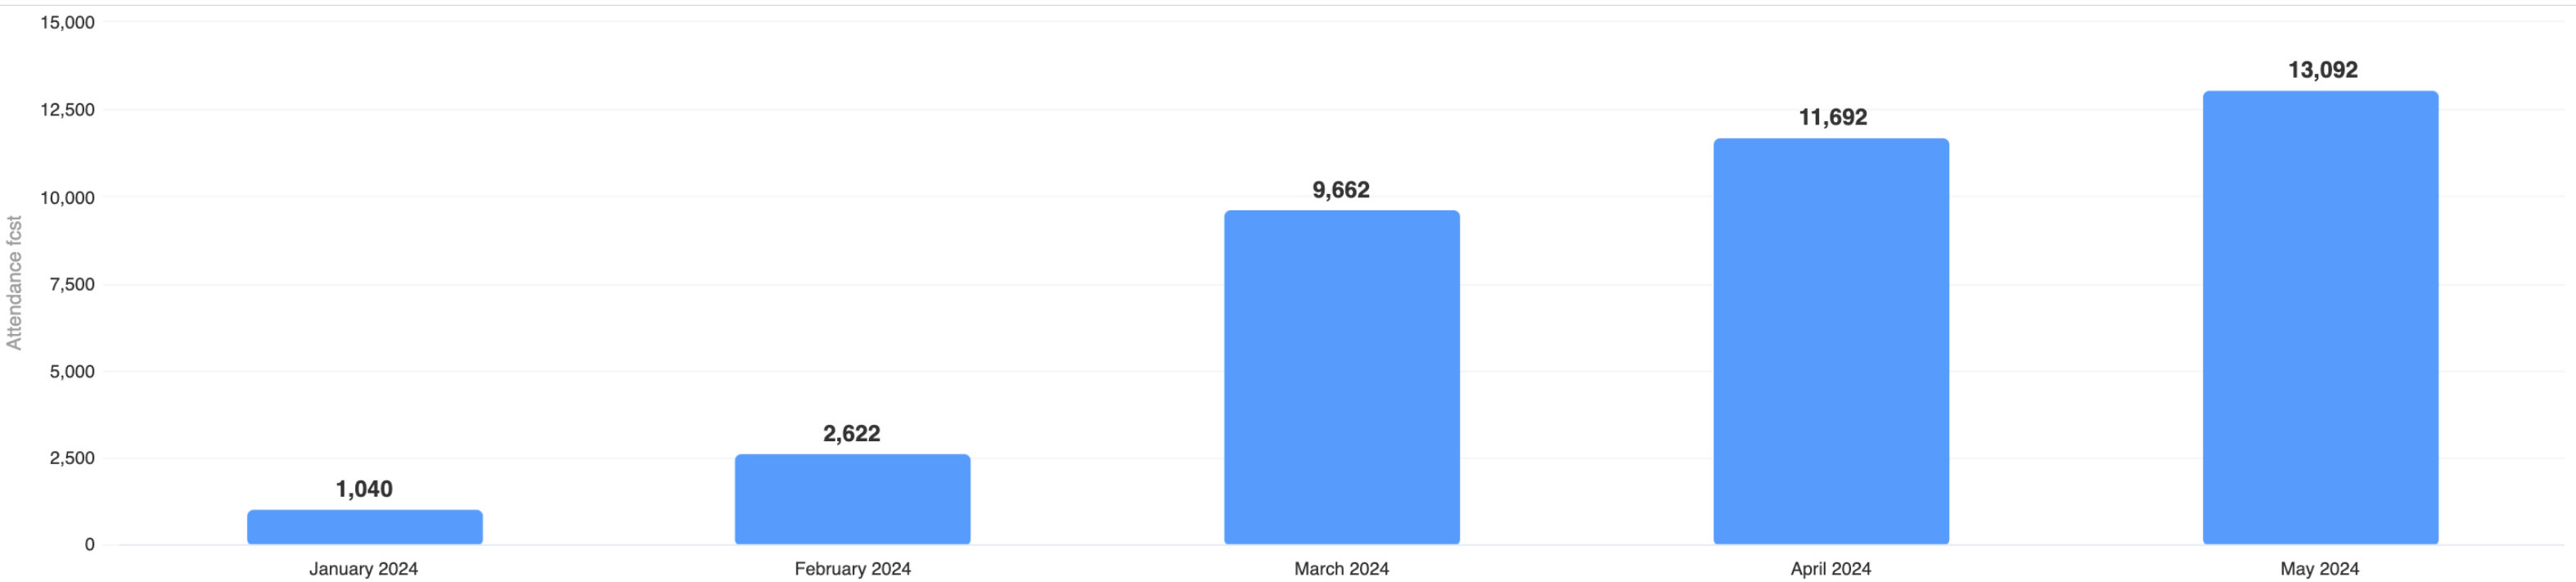

Roots Music Project IMPACT DATA

Impact Dashboard: Roots Music Project.

Cumulative Audience Reach

Number of Performers

Number of Events

Diversity Impact

Diversity Impact - YTD 2024

Shows with at least one performer that is from the following populations. Full Impact report available upon request.

Youth Performers

Disabled Performers

BIPOC Performers

Low Income Performers

Rural Performers

LGBTQIA+ Performers

Female Performers